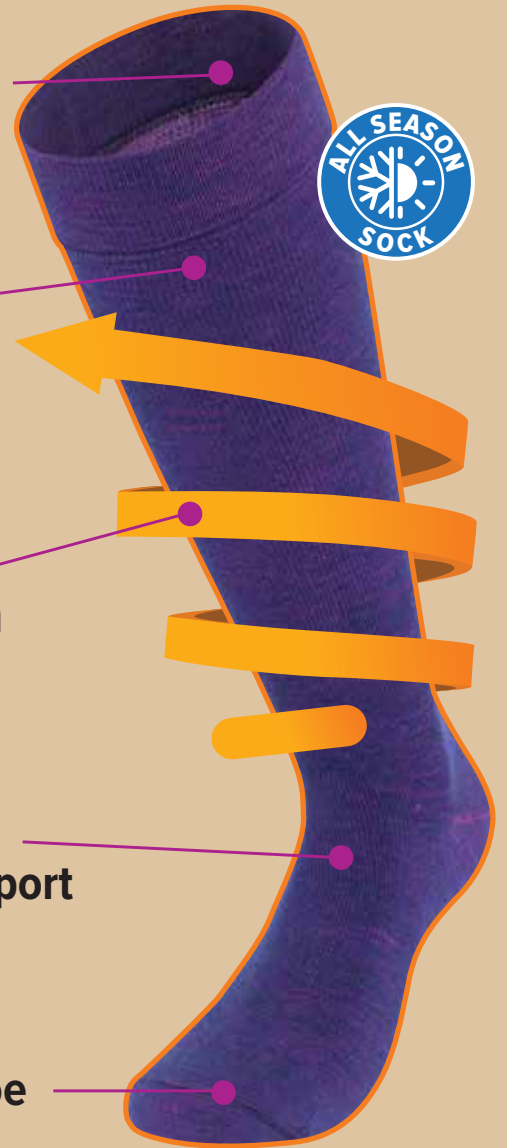

 **Juzo**
POWER WOOL
Unisex Compression Socks

Comfortable by Nature, Therapeutic by Design

Introducing **Juzo Power Wool Socks** - your answer for healthier legs! Produced for everyday wear, these socks combine the softness & comfort of fine, natural **Merino Wool** while delivering 15-20 or 20-30 mmHg compression.

Merino Wool

Moisture Control

Medical Compression

Breathable, Flexible Support

Seamless Toe

see back for details

Juzo USA
www.juzousa.com
1-800-222-4999

Juzo Canada Ltd.
www.juzo.ca
1-844-229-4999

Juzo Power Wool Sock 2640, 2641

POWER WOOL

Unisex Compression Socks

- black
- navy
- charcoal
- purple haze

Compression	15-20, 20-30 mmHg
Styles	AD
Regular Sizes	S, M, L, XL (15-20) S, M, L, XL, 2XL (20-30)
Length	Standard (15-20 & 20-30) Tall (20-30)
Foot	Full Foot, Seamless Toe
Silicone Border	No
Custom	No

2640 Juzo Power Wool • 15-20 mmHg

	S	M	L	XL
Men's Shoe	6	6.5 - 8	8.5 - 10.5	11 - 14
Women's Shoe	5 - 7	7.5 - 9.5	10 - 12	12 +
Calf	30 - 41 cm 11 3/4" - 16"	32 - 46 cm 12 1/2" - 17 1/4"	34 - 48 cm 13 1/4" - 19"	37 - 51 cm 14 1/2" - 20"
Ankle	18.5 - 22.5 cm 7 1/4" - 8 3/4"	19.5 - 23.5 cm 7 3/4" - 9 1/4"	20.5 - 24.5 cm 8" - 9 3/4"	21.5 - 25.5 cm 8 1/2" - 10"