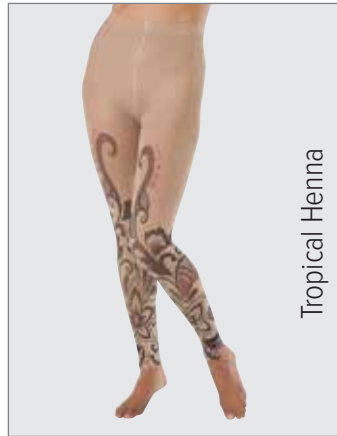

Bandanna Black

Tropical Henna